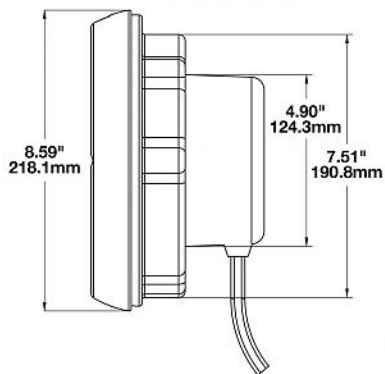

#### Features & Benefits

- Fits Model 8700 Evolution LED headlight
- Panel mount
- **Headlight sold separately**

#### Standards Compliance

Buy America Compliant

Dimensions in inches (mm in parentheses).  
Dimensions are for reference only.