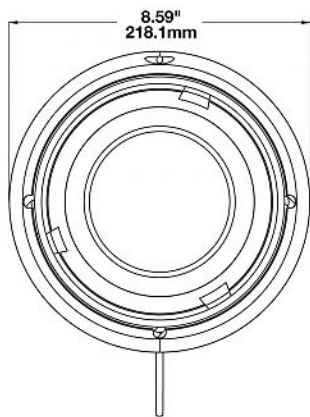

#### Features & Benefits

- Fits Model 8700 Evolution LED headlight
- Panel mount
- **Headlight sold separately**

#### Standards Compliance

Buy America Compliant

Dimensions in inches (mm in parentheses).  
Dimensions are for reference only.