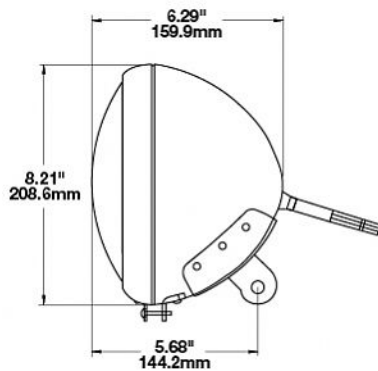

Features & Benefits

- Fits Model 8700 Evolution LED headlight
- Pedestal mount
- **Headlight sold separately**

General Specifications

Mounting : Pedestal Mount

Standards Compliance

Buy America Compliant

Dimensions in inches (mm in parentheses).
Dimensions are for reference only.