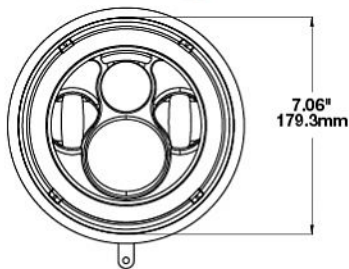

Features & Benefits

- Fits Model 8700 Evolution LED headlight
- Pedestal mount
- **Headlight sold separately**

General Specifications

Mounting : Pedestal Mount

Standards Compliance

Buy America Compliant

Dimensions in inches (mm in parentheses).
Dimensions are for reference only.